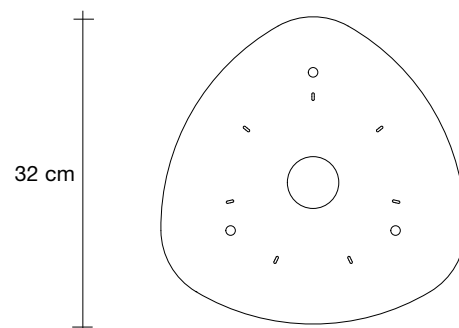

Angel Falls, Cast down, *Earth.*

design Nigel Coates
terzani.com

Type |
Suspension (7 angels)

Materials |
Clear

Finishes | Code

Clear
0Q07S H4 A9

Body |

Brushed nickel canopy

Recommended Light | Canopy |

230-240V ~ 50/60Hz

LED
1 x 5W GU10

Dimmable with
all systems

7,5 cm

For his latest work for Terzani, Nigel Coates, well known for his unorthodox approach to design, has created an engaging, unique light. Customizable groups of crystal (24% lead) "angels" are illuminated by halogen lamps. What caused these angels to fall from the heavens? It's up to the viewers to decide. Either way, angel falls is sure to garner attention, and generate conversation, in any setting. Design Nigel Coates.

4
3

2,4
1,7

50cm x 50cm x 25cm
50cm x 50cm x 25cm