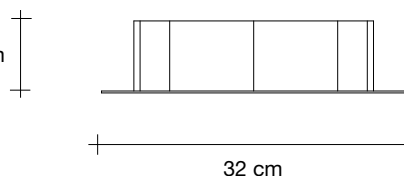

Angel Falls, Cast down, *Earth.*

design Nigel Coates
terzani.com

Type |
Suspension (7 angels)

Materials |
Clear

Finishes | Code

Clear
0Q07S H4 A9

Body |

Brushed nickel canopy

Recommended Light | Canopy |

230-240V ~ 50/60Hz

LED
1 x 5W GU10

Dimmable with
all systems

7,5 cm

For his latest work for Terzani, Nigel Coates, well known for his unorthodox approach to design, has created an engaging, unique light. Customizable groups of crystal (24% lead) "angels" are illuminated by halogen lamps. What caused these angels to fall from the heavens? It's up to the viewers to decide. Either way, angel falls is sure to garner attention, and generate conversation, in any setting. Design Nigel Coates.

4
3

2,4
1,7

50cm x 50cm x 25cm
50cm x 50cm x 25cm