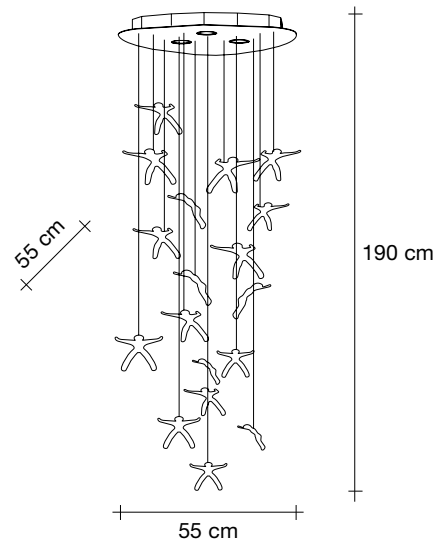

Angel Falls, Cast down, *Earth.*

design Nigel Coates
terzani.com

Type |
Suspension (7 angels)

Materials |
Clear

Finishes | Code

Clear
0Q07S H4 A9

Body |

Brushed nickel canopy

9
6

6,5
2,5

67cm x 67cm x 23cm
67cm x 67cm x 30cm

Angel Falls, Cast down, *Earth.*

design Nigel Coates
terzani.com

Type |
Suspension (18 angels)

Materials |
Clear

Finishes | Code

Clear
0Q11S H4 A9

Body |

Brushed nickel canopy

Recommended Light | Canopy |

230-240V ~ 50/60Hz

LED
3 x 5W GU10

Dimmable with
all systems

55 cm

10
10

7
7

77cm x 77cm x 30cm
67cm x 67cm x 23cm

Angel Falls, Cast down, *Earth.*

design Nigel Coates
terzani.com

Type |
Suspension (36 angels)

Materials |
Clear

Finishes | Code