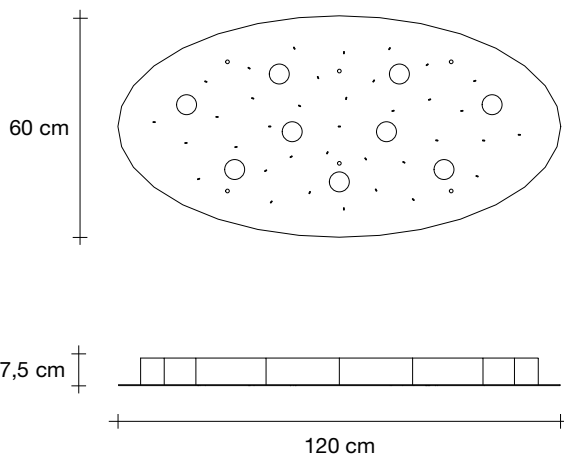

For his latest work for Terzani, Nigel Coates, well known for his unorthodox approach to design, has created an engaging, unique light. Customizable groups of crystal (24% lead) "angels" are illuminated by halogen lamps. What caused these angels to fall from the heavens? It's up to the viewers to decide. Either way, angel falls is sure to garner attention, and generate conversation, in any setting. Design Nigel Coates.

19
16

15
10

130cm x 21cm x 85cm
83cm x 80cm x 43,5cm