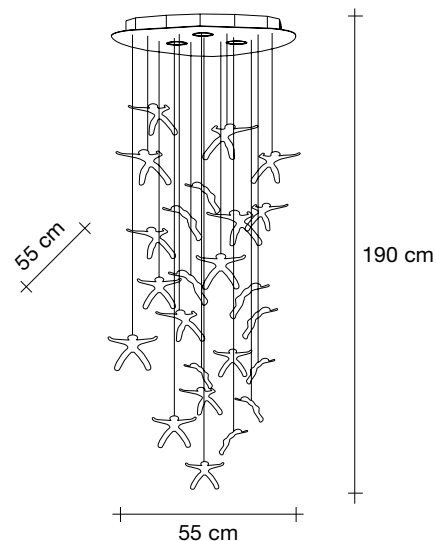

9
6

6,5
2,5

67cm x 67cm x 23cm
67cm x 67cm x 30cm

Angel Falls, Cast down, *Earth.*

design Nigel Coates
terzani.com

Type |
Suspension (18 angels)

Materials |
Clear

Finishes | Code

67cm x 67cm x 30cm

Angel Falls, Cast down, *Earth.*

design Nigel Coates
terzani.com

TERZANI
LA LUCE PENSATA

Type |
Suspension (24 angels)

Materials |
Clear

Finishes | Code

Clear
0Q10S H4 A9

Body |

Brushed nickel canopy

Recommended Light | Canopy |

230-240V ~ 50/60Hz

LED
3 x 5W GU10

Dimmable with
all systems

7,5 cm

55 cm

10
10

7
7

77cm x 77cm x 30cm
67cm x 67cm x 23cm

Angel Falls, Cast down, *Earth.*

design Nigel Coates
terzani.com

Type |
Suspension (36 angels)

Materials |
Clear

Finishes | Code