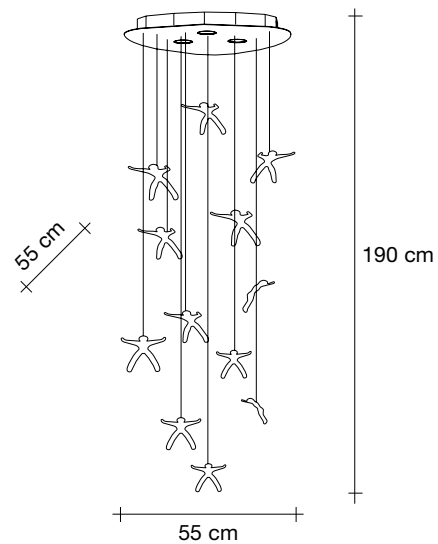

Angel Falls, Cast down, *Earth.*

design Nigel Coates
terzani.com

TERZANI
LA LUCE PENSATA

Type |
Suspension (12 angels)

Materials |
Clear

Finishes | Code

Clear
0Q12S H4 A9

Body |

Brushed nickel canopy

Recommended Light | Canopy |

230-240V ~ 50/60Hz

LED
3 x 5W GU10

Dimmable with
all systems

For his latest work for Terzani, Nigel Coates, well known for his unorthodox approach to design, has created an engaging, unique light. Customizable groups of crystal (24% lead) "angels" are illuminated by halogen lamps. What caused these angels to fall from the heavens? It's up to the viewers to decide. Either way, angel falls is sure to garner attention, and generate conversation, in any setting. Design Nigel Coates.

9
6

6,5
2,5

67cm x 67cm x 23cm
67cm x 67cm x 30cm