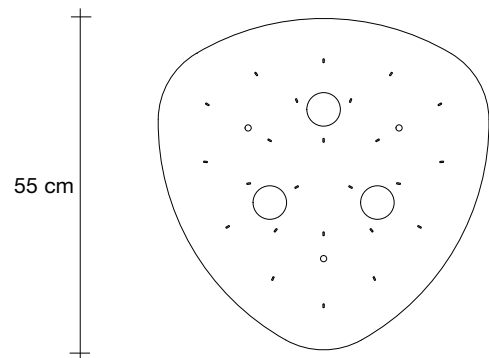

7,5 cm

55 cm

For his latest work for Terzani, Nigel Coates, well known for his unorthodox approach to design, has created an engaging, unique light. Customizable groups of crystal (24% lead) "angels" are illuminated by halogen lamps. What caused these angels to fall from the heavens? It's up to the viewers to decide. Either way, angel falls is sure to garner attention, and generate conversation, in any setting. Design Nigel Coates.

10
10

7
7

77cm x 77cm x 30cm
67cm x 67cm x 23cm