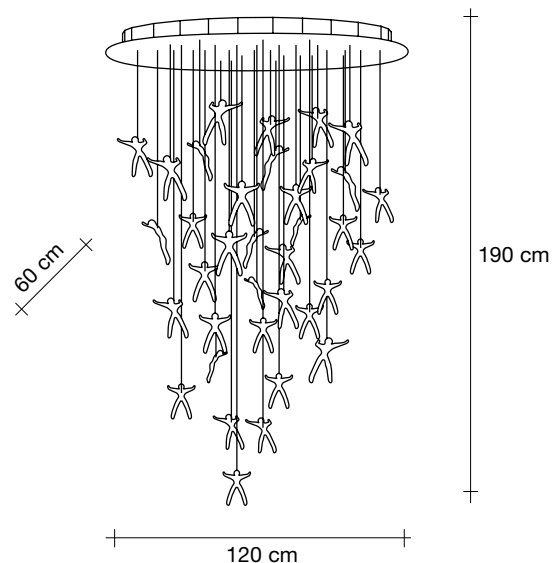

White canopy