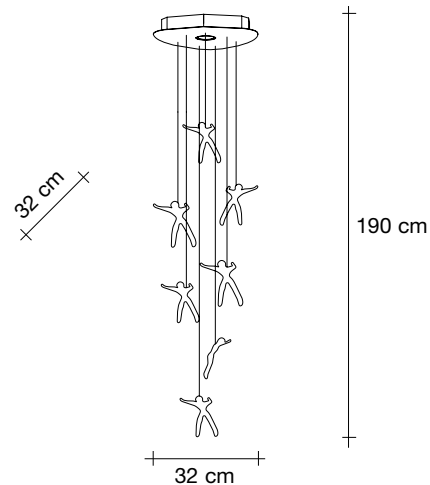

Angel Falls, Cast down, *Earth.*

design Nigel Coates
terzani.com

Type |
Suspension (7 angels)

Materials |
Clear

Finishes | Code

Clear
0Q07S H4 A9

Body |

Brushed nickel canopy

4
3

2,4
1,7

50cm x 50cm x 25cm
50cm x 50cm x 25cm

Angel Falls, Cast down, *Earth.*

design Nigel Coates
terzani.com

TERZANI
LA LUCE PENSATA

Type |
Suspension (12 angels)

Materials |
Clear

9
6

6,5
2,5

67cm x 67cm x 23cm
67cm x 67cm x 30cm

Angel Falls, Cast down, *Earth.*

design Nigel Coates
terzani.com

Type |
Suspension (18 angels)

Materials |
Clear

Finishes | Code

10
10

7
7

77cm x 77cm x 30cm
67cm x 67cm x 23cm

Angel Falls, Cast down, *Earth.*

design Nigel Coates
terzani.com

Type |
Suspension (36 angels)

Materials |
Clear

Finishes | Code